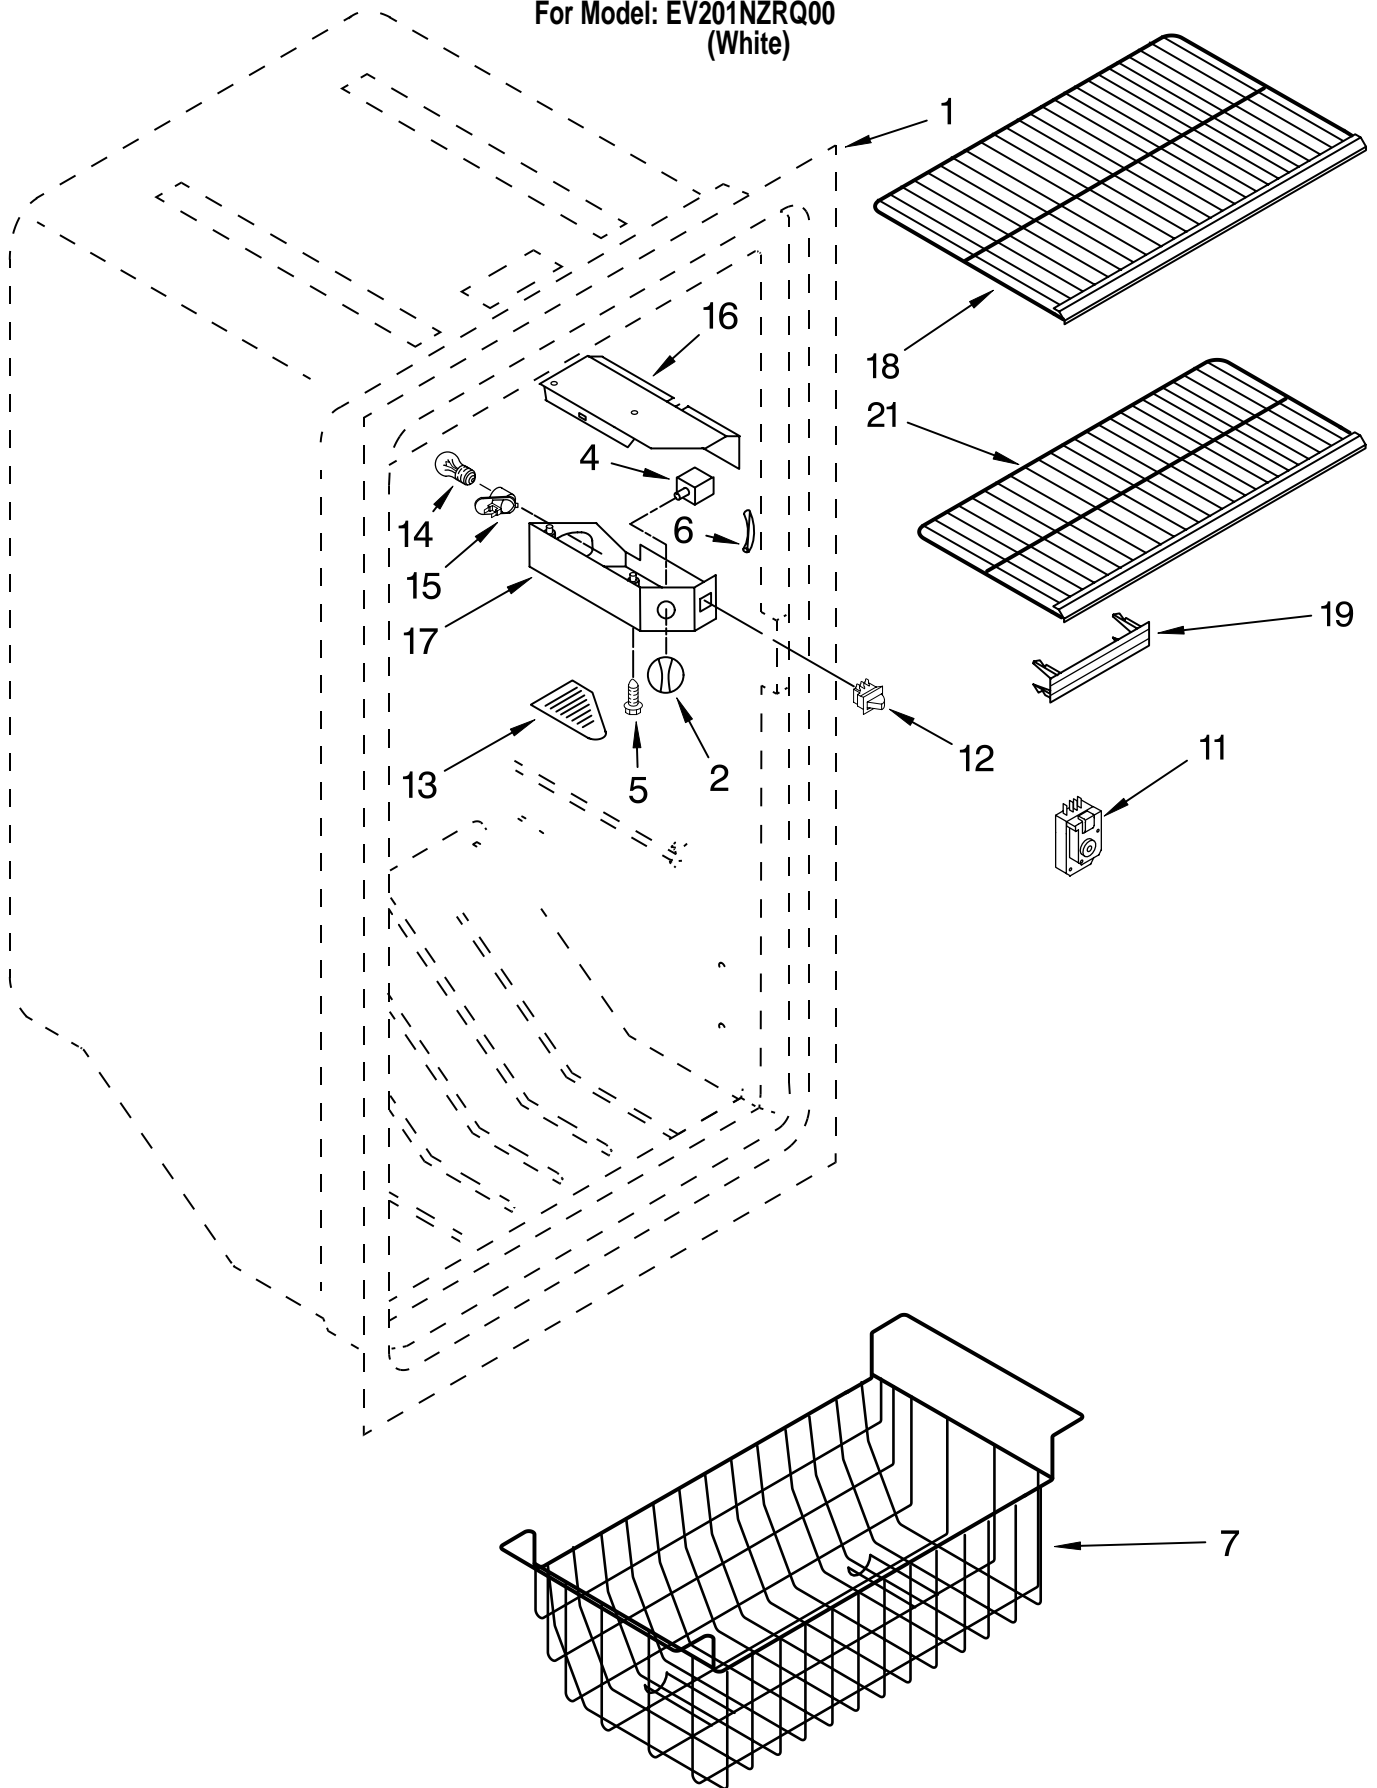

CABINET PARTS

For Model: EV201NZRQ00
(White)

VERTICAL FREEZER

FOR ORDERING INFORMATION REFER TO PARTS PRICE LIST

CABINET PARTS

For Model: EV201NZRQ00
(White)

Illus. No.	Part No.	DESCRIPTION
1		Literature Parts
	8210432	Owners Manual
	8210427	Energy Label/Tag
2	4390520	Washer, Door Spacer
3	4356803	Clip, Grille
4	8210310	Grille
5	4357243	Screw
6	4390489	Shim, Hinge
7	4390905	Power Light Assembly
8	4357279	Cover, Hinge
9	4390489	Shim, Bottom
10	8210222	Hinge, Top
11	8210238	Hinge, Bottom
12	4390596	Plug (White)
13	4390866	Leg, Leveler
14	4356830	Screw
15	4357268	Grommet, Drain
16	8210375	Cord, Power
17		Cabinet (Not A Serviceable Part)
18	4356643	Clamp, Tube
19	4356583	Screw

FOR ORDERING INFORMATION REFER TO PARTS PRICE LIST

LINER PARTS

For Model: EV201NZRQ00
(White)

FOR ORDERING INFORMATION REFER TO PARTS PRICE LIST

LINER PARTS

For Model: EV201NZRQ00
(White)

Illus. No.	Part No.	DESCRIPTION
1		Liner (Not A Serviceable Part)
2	8210348	Knob, Control
4	8210344	Thermostat
5	4357042	Screw
6	4356800	Tubing, Thermostat
7	4390632	Basket, Wire
11	4357124	Defrost Timer
12	4390513	Switch, Light
13	8210349	Lens, Light
14	4390465	Bulb, Light
15	8210350	Socket, Light
16	8210351	Shield, Light
17	8210377	Box, Control
18	8210274	Shelf, Upper Wire
19	4357295	Vent Plug (4)
21	8210275	Shelf, Lower Wire